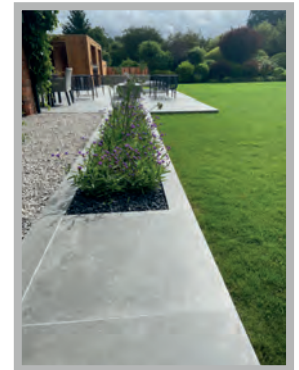

The brief was to create an immersive outdoor luxury spa, with a bespoke kitchen and entertaining area.

Their main objectives were that the garden must be useable all year round and have a high-end luxury finish.

The key features in creating this design were building the western red cedar garden building with a fully fitted kitchen, gas barbeque, bespoke extraction, wine cooler, fridge and quartz bar area which framed the magnificent views of their garden.

The garden room also hosts a very well-equipped wet room consisting of a shower, wash hand basin and toilet. To complete the roof of the garden building, we installed 2 rectangular glass ceiling lanterns and finished with a sedum green roof system. The garden building also includes heating, spot lights and power sockets.

Following on from the garden building is the hot tub area. It is semi-sunk with a shrouding of grey porcelain, which also incorporates seating. Western red cedar cladding and wall mounted up and down lighters provide the perfect backdrop to relax. In order to make the walk to the spa enjoyable all year round we installed under floor heating to the porcelain patio surrounding the hot tub and leading back into the garden building. With the expanse of the porcelain patio it was important to encompass floor level integrated planters with stunning agapanthus and verbena. Along with a focal point gas fire pit.

Luxury Outdoor Spa

PLATINUM GARDEN DESIGN CONSULTANCY LTD.

Award Winning Garden Design