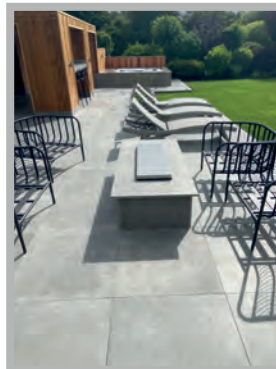

The brief was to create an immersive outdoor luxury spa, with a bespoke kitchen and entertaining area.

Their main objectives were that the garden must be useable all year round and have a high-end luxury finish.

The key features in creating this design were building the western red cedar garden building with a fully fitted kitchen, gas barbeque, bespoke extraction, wine cooler, fridge and quartz bar area which framed the magnificent views of their garden.

The garden room also hosts a very well-equipped wet room consisting of a shower, wash hand basin and toilet. To complete the roof of the garden building, we installed 2 rectangular glass ceiling lanterns and finished with a sedum green roof system. The garden building also includes heating, spot lights and power sockets.

Following on from the garden building is the hot tub area. It is semi-sunk with a shrouding of grey porcelain, which also incorporates seating. Western red cedar cladding and wall mounted up and down lighters provide the perfect backdrop to relax. In order to make the walk to the spa enjoyable all year round we installed under floor heating to the porcelain patio surrounding the hot tub and leading back into the garden building. With the expanse of the porcelain patio it was important to encompass floor level integrated planters with stunning agapanthus and verbena. Along with a focal point gas fire pit.

Luxury Outdoor Spa

PLATINUM GARDEN DESIGN CONSULTANCY LTD.

Award Winning Garden Design