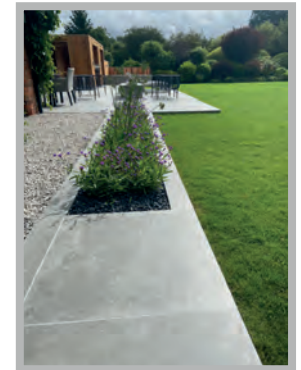

The brief was to create an immersive outdoor luxury spa, with a bespoke kitchen and entertaining area.

Their main objectives were that the garden must be useable all year round and have a high-end luxury finish.

The key features in creating this design were building the western red cedar garden building with a fully fitted kitchen, gas barbeque, bespoke extraction, wine cooler, fridge and quartz bar area which framed the magnificent views of their garden.

The garden room also hosts a very well-equipped wet room consisting of a shower, wash hand basin and toilet. To complete the roof of the garden building, we installed 2 rectangular glass ceiling lanterns and finished with a sedum green roof system. The garden building also includes heating, spot lights and power sockets.

Following on from the garden building is the hot tub area. It is semi-sunk with a shrouding of grey porcelain, which also incorporates seating. Western red cedar cladding and wall mounted up and down lighters provide the perfect backdrop to relax. In order to make the walk to the spa enjoyable all year round we installed under floor heating to the porcelain patio surrounding the hot tub and leading back into the garden building. With the expanse of the porcelain patio it was important to encompass floor level integrated planters with stunning agapanthus and verbena. Along with a focal point gas fire pit.

Luxury Outdoor Spa

PLATINUM GARDEN DESIGN LTD.

Award Winning Garden Design