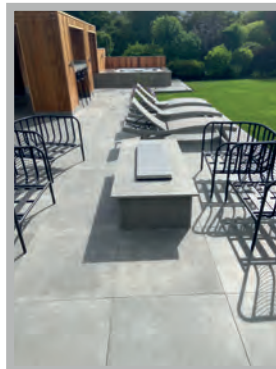

The brief was to create an immersive outdoor luxury spa, with a bespoke kitchen and entertaining area.

Their main objectives were that the garden must be useable all year round and have a high-end luxury finish.

The key features in creating this design were building the western red cedar garden building with a fully fitted kitchen, gas barbeque, bespoke extraction, wine cooler, fridge and quartz bar area which framed the magnificent views of their garden.

The garden room also hosts a very well-equipped wet room consisting of a shower, wash hand basin and toilet. To complete the roof of the garden building, we installed 2 rectangular glass ceiling lanterns and finished with a sedum green roof system. The garden building also includes heating, spot lights and power sockets.

Following on from the garden building is the hot tub area. It is semi-sunk with a shrouding of grey porcelain, which also incorporates seating. Western red cedar cladding and wall mounted up and down lighters provide the perfect backdrop to relax. In order to make the walk to the spa enjoyable all year round we installed under floor heating to the porcelain patio surrounding the hot tub and leading back into the garden building. With the expanse of the porcelain patio it was important to encompass floor level integrated planters with stunning agapanthus and verbena. Along with a focal point gas fire pit.

Luxury Outdoor Spa

PLATINUM GARDEN DESIGN LTD.

Award Winning Garden Design